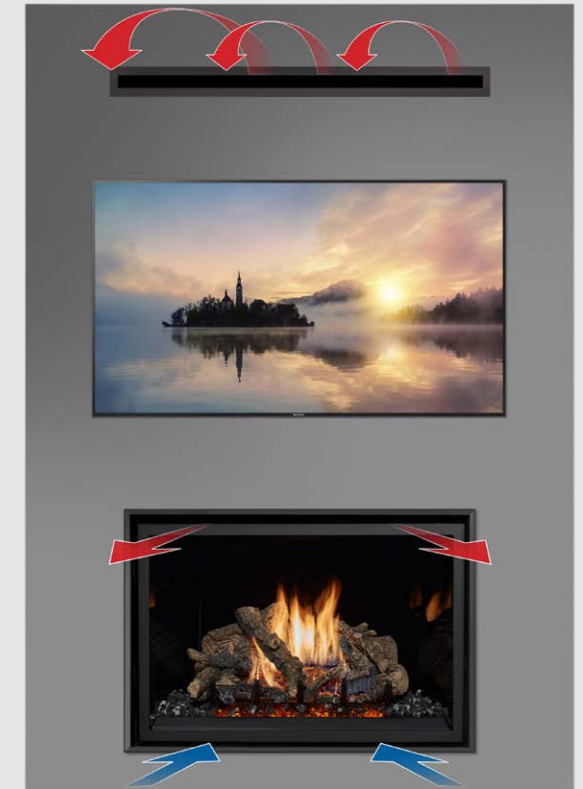

CoolSmart™ Top-Vent Option

- TV or Artwork - No Recess Required
- Reduced Clearances Above Fireplace to TV or Artwork
- Finish Your Wall with a Combustible Material*
- Hang artwork or TV without a deflector shelf

*Selected Models Only - When combustible is mounted to 1/2" Non Combustible Board