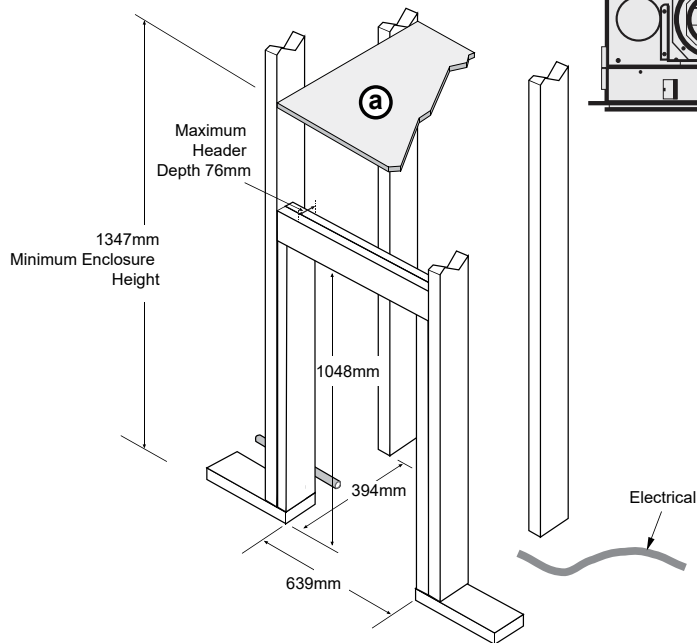

ProBuilder™ Fireplaces - Dimensions

Lopi ProBuilder™ 24CF GS2

See Installation Manual for full clearances

a The fireplace enclosure must be a minimum of 1347mm tall. Do not build into the fireplace enclosure