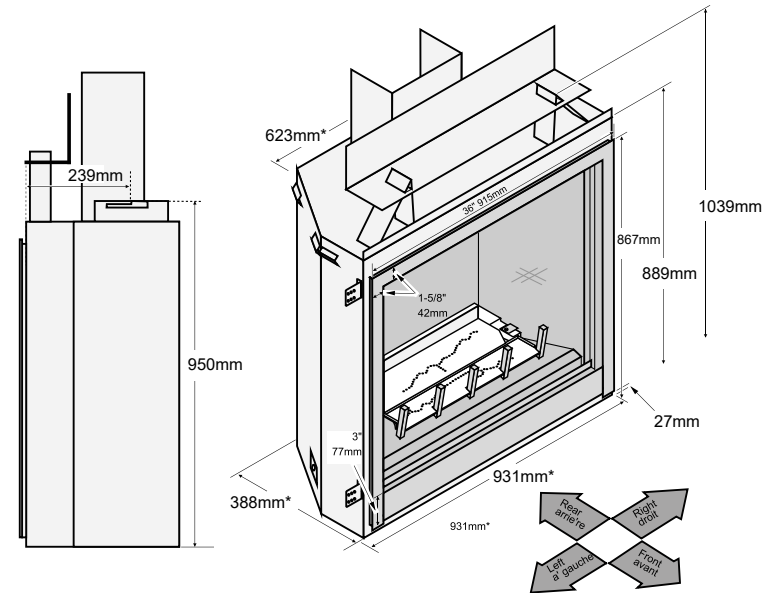

Lopi ProBuilder™ 36CF GSB

See Installation Manual for full clearances

*Includes 1/2" (25mm) clearance to each side and rear of the fireplace