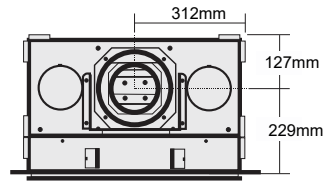

ProBuilder™ Fireplaces - Dimensions

Lopi ProBuilder™ 24CF GS2

See Installation Manual for full clearances