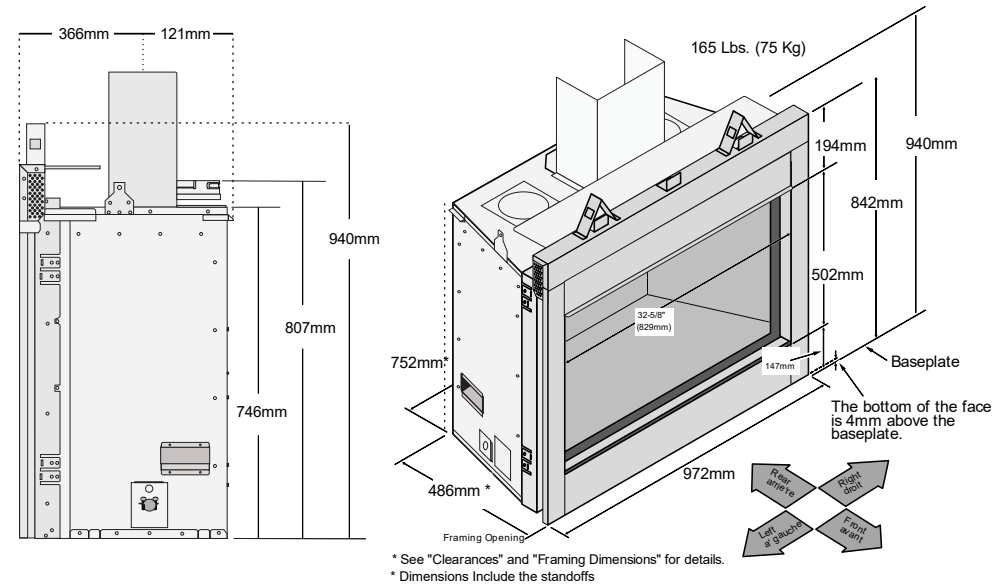

Premium Traditional Faced Fireplaces - Dimensions

Lopi 564CF 25K GS2

See Installation Manual for full clearances

Lopi 564CF 35K GS2

See Installation Manual for full clearances

Premium Traditional Clean Face Fireplaces - Dimensions