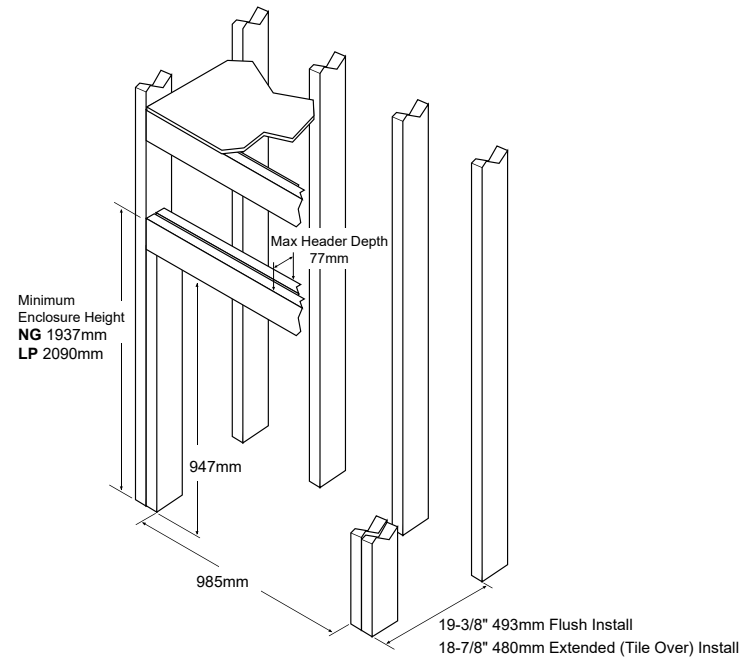

Premium Traditional Faced Fireplaces - Dimensions

Lopi 564CF 25K GS2

See Installation Manual for full clearances

Lopi 564CF 35K GS2

See Installation Manual for full clearances

Premium Traditional Clean Face Fireplaces - Dimensions