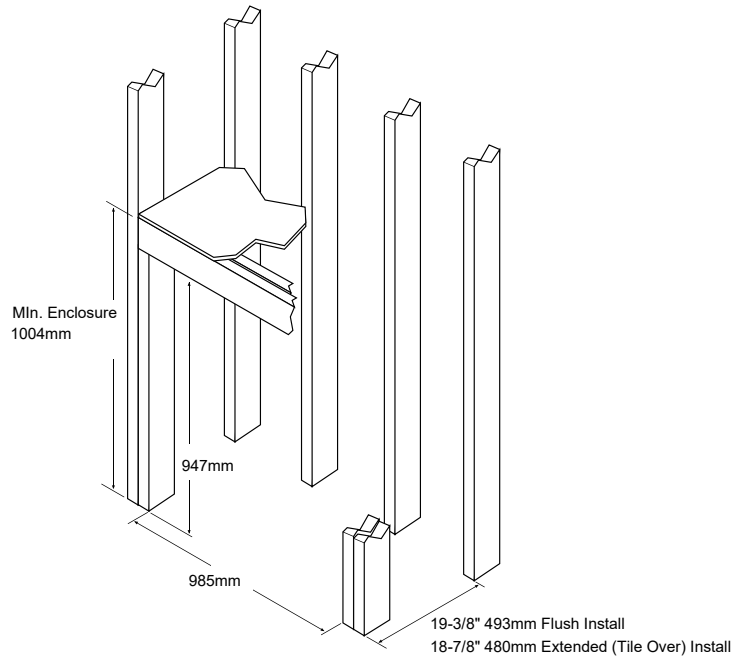

Premium Traditional Faced Fireplaces - Dimensions

Lopi 564CF 25K GS2

See Installation Manual for full clearances

Lopi 564CF 35K GS2

See Installation Manual for full clearances

Premium Traditional Clean Face Fireplaces - Dimensions