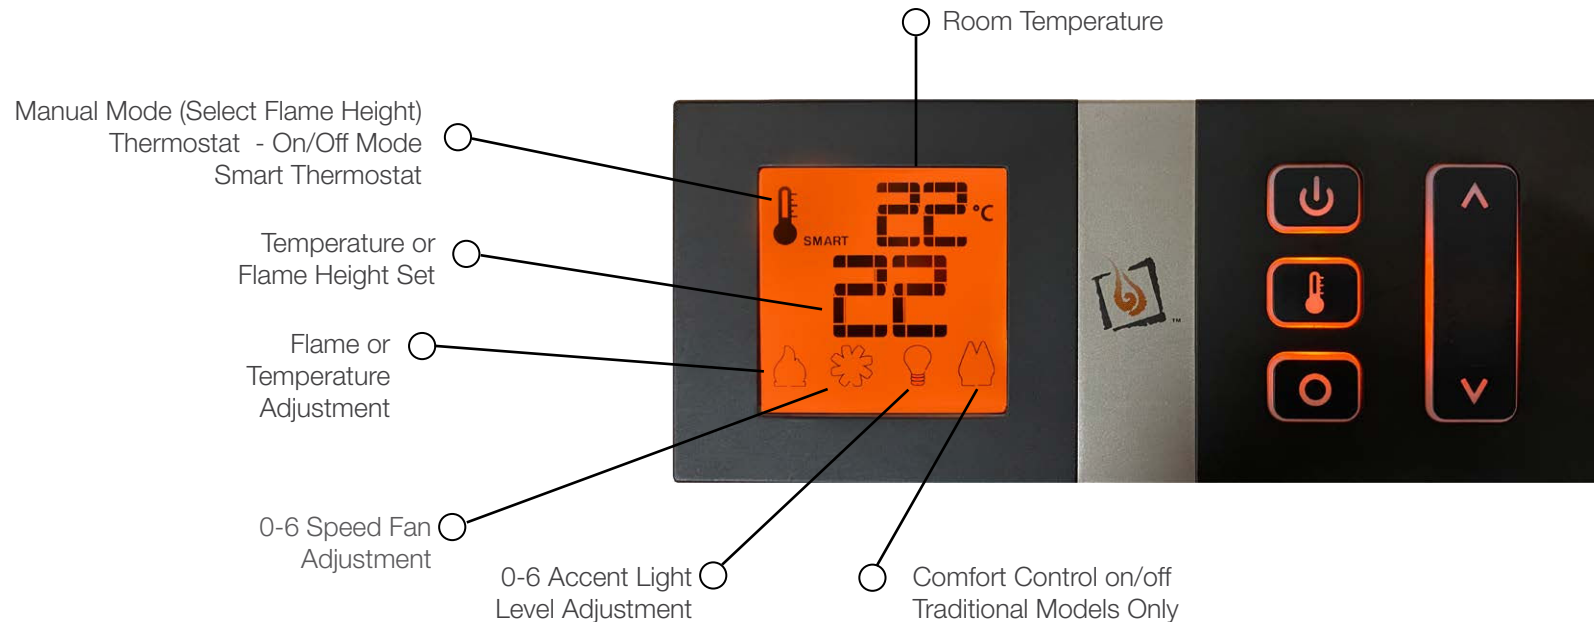

Lopi ProBuilder™ 36CF GSB

See Installation Manual for full clearances

*Includes 1/2" (25mm) clearance to each side and rear of the fireplace

Premium Series GreenSmart® 2 Features

Exclusively Featuring

Every Premium Lopi fireplace features GreenSmart® 2 Technology - the most advanced burner system available. The GreenSmart® 2 system allows full control of your Premium Lopi fireplace by remote control. You can select a thermostat mode, flame height, accent light level or choose between the six fan speeds or even switch off the fans completely.

GreenSmart 2™ Featuring

- **GreenSmart® Remote** - A remote control supplied as standard allowing you to control the GreenSmart 2™ features
- **GreenSmart® Pilot** - Both electronic (IPI) & continuous (CPI) pilot modes
- **Accent Lighting** - Adding a warm glow to your fire for added atmosphere
- **Smart or On/Off Thermostat Modes** - An option that automatically adjusts flame height to a set temperature and switch on/off
- **6 Speed Blower** - For increased transfer of convection heat
- **Comfort Control™** - Turn on / off the rear burner for even more control of your fireplace