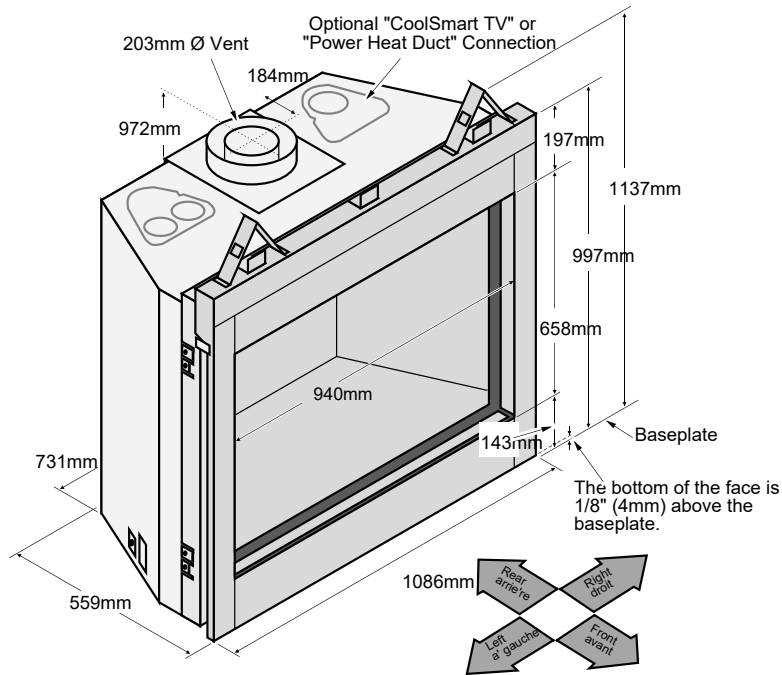

Premium Traditional Clean Face Fireplaces - Dimensions

Lopi 864CF 31K & 40K GS2

See Installation Manual for full clearances

- **a** 864CF 31K GS2 Minimum enclosure height = 1220mm
- **a** 864CF 40K GS2 Minimum enclosure height = 1594mm