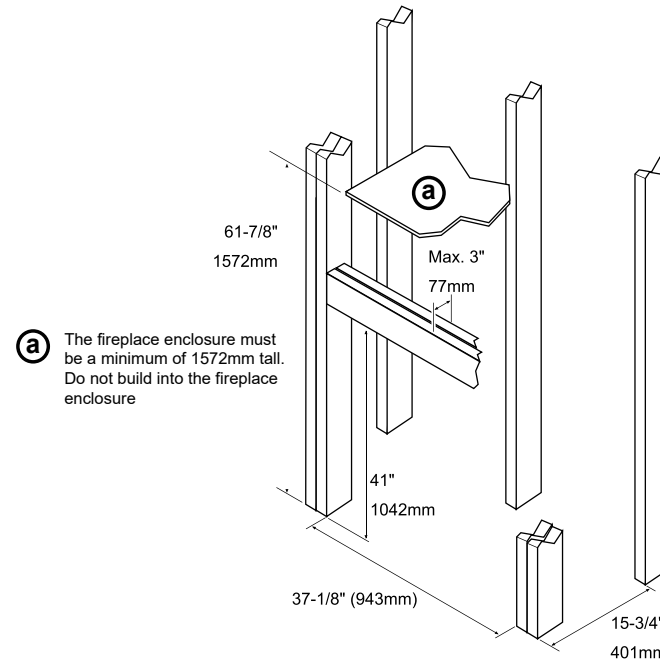

ProBuilder™ Fireplaces - Dimensions

Lopi ProBuilder™ 24CF GS2

See Installation Manual for full clearances

a The fireplace enclosure must be a minimum of 1347mm tall. Do not build into the fireplace enclosure

Lopi ProBuilder™ 36CF GSB

See Installation Manual for full clearances

*Includes 1/2" (25mm) clearance to each side and rear of the fireplace