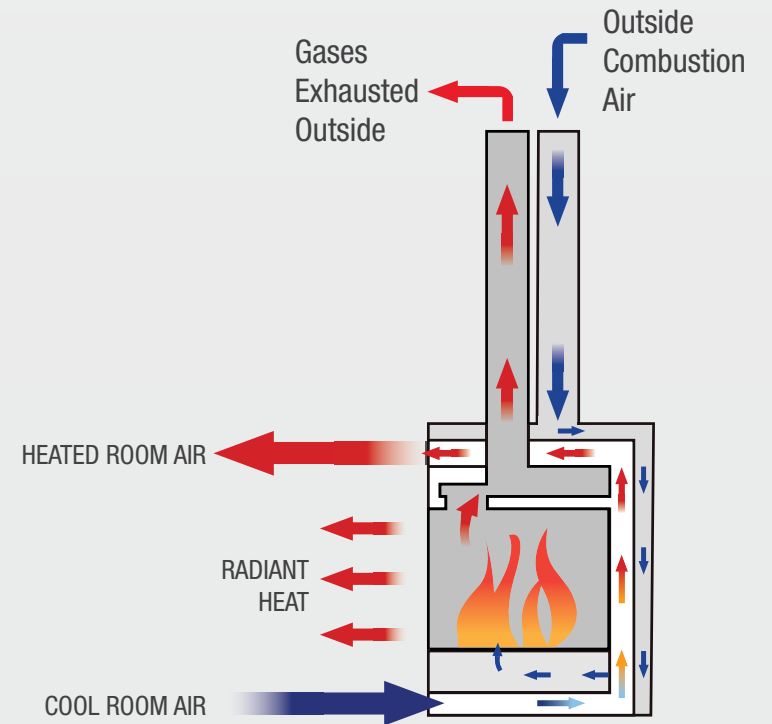

'No Power Required'

Natural Draft Direct Vent Technology

Every Lopi gas fireplace features
'Natural Draft Direct Vent Technology'

This process naturally draws fresh air into the firebox from outside and removes all exhaust gases back outside without effecting the air quality in the room.

Best of all, this technology means that this process does not require power which makes for a quiet, reliable fireplace that can even be used during a power outage.