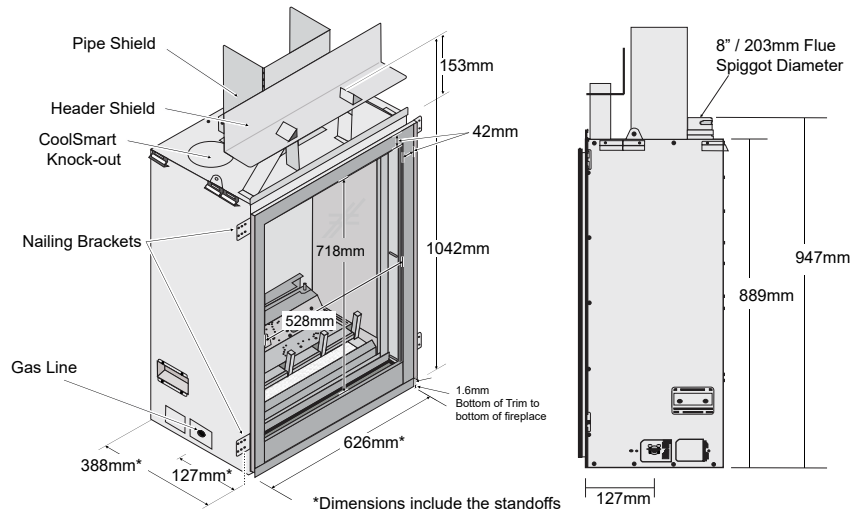

ProBuilder™ Fireplaces - Dimensions

Lopi ProBuilder™ 24CF GS2

See Installation Manual for full clearances