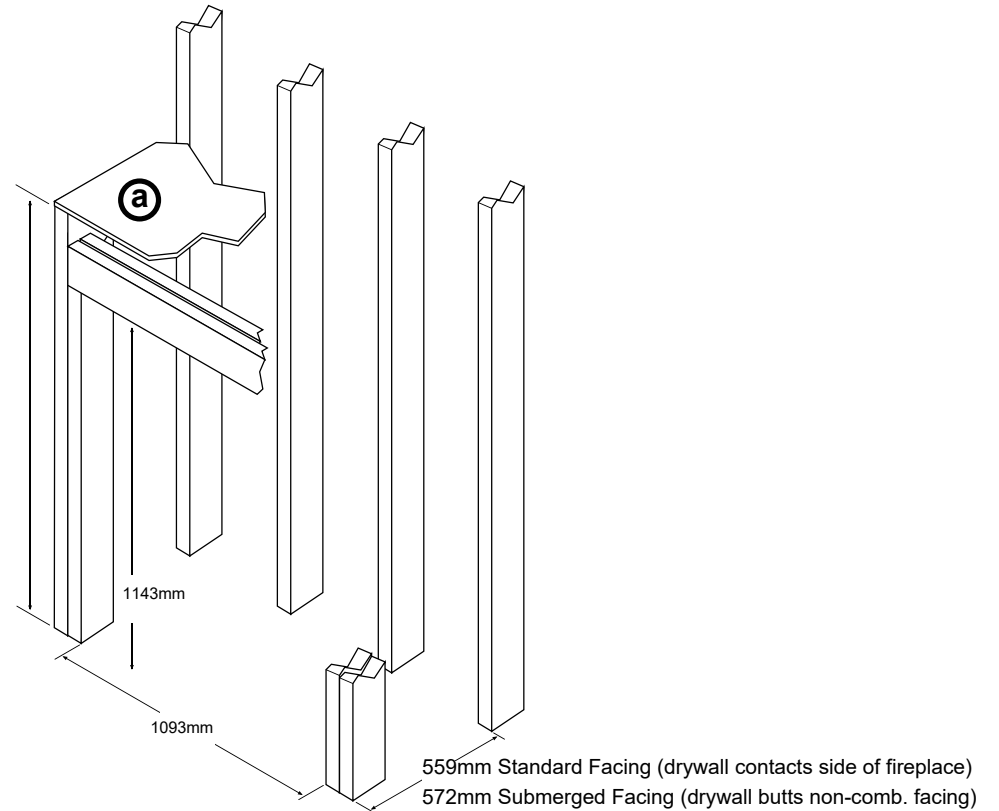

Premium Traditional Clean Face Fireplaces - Dimensions

Lopi 864CF 31K & 40K GS2

See Installation Manual for full clearances

- **a** 864CF 31K GS2 Minimum enclosure height = 1220mm
- **a** 864CF 40K GS2 Minimum enclosure height = 1594mm