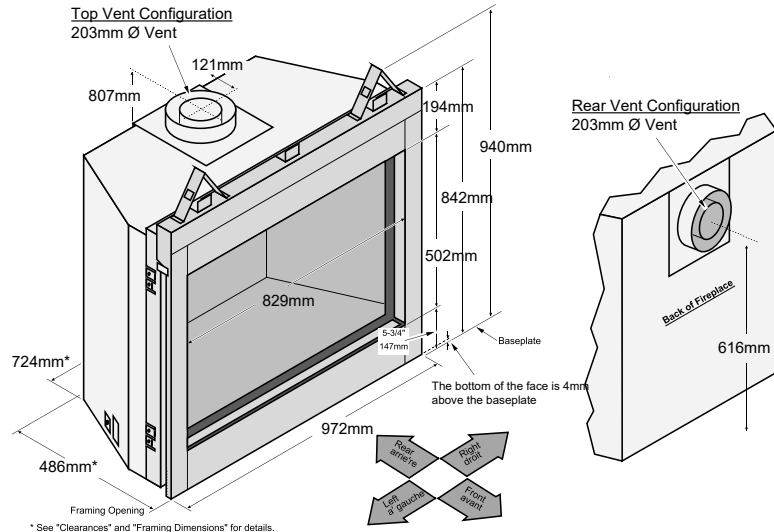

Premium Traditional Faced Fireplaces - Dimensions

Lopi 564CF 25K GS2

See Installation Manual for full clearances