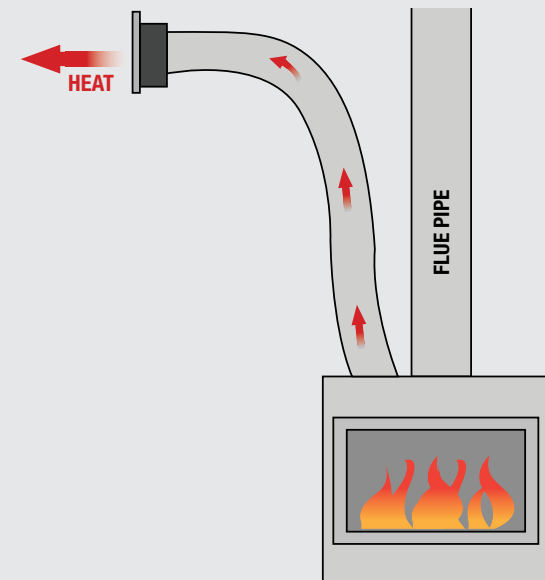

Power Heat Duct - Not available on 864ST GS2

Duct heat to another space within six metres of your fireplace.

Cannot be used in conjunction with CoolSmart Wall Kit.

Lopi 564CF 25K - Glass Fireback Liner, Custom Mantel & Stone Surround