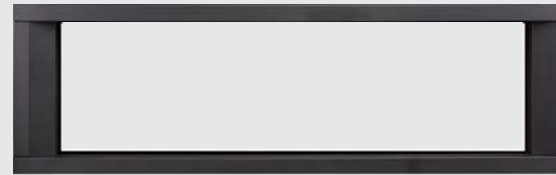

Gallery Face

Power Heat Duct - Not available on 4415ST HO GS2

Duct heat in up to two spaces within six metres of your high heat output linear fireplace. Cannot be used in conjunction with CoolSmart Wall Kit.