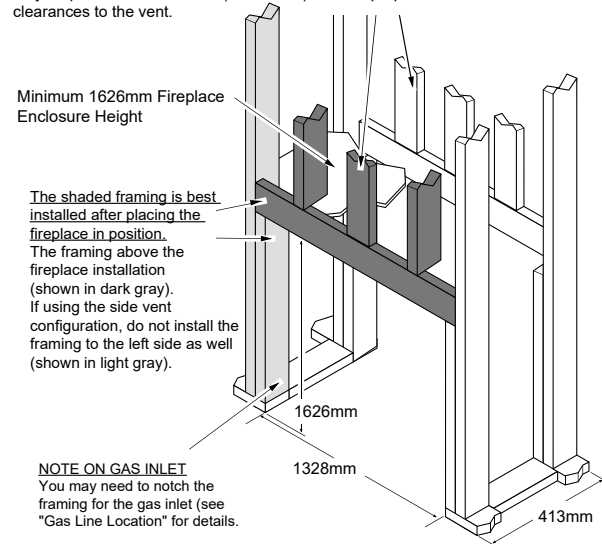

** From base of firebox, add to this any raised base.

(a) Minimum Enclosure Height 1524mm

(a) The fireplace enclosure must be a minimum 1574mm tall (do not build into the fireplace enclosure)

Premium HO Linear Range - Dimensions

HINT

The fireplace has a front and back side. The front is marked "ACCESS SIDE" and has latches for servicing. Make sure to place the front in the more servicable location.

* The 393mm dimension is based upon 10mm drywall around the perimeter of the fireplace on both sides. If using thicker drywall (or other facing), you will need to adjust this dimension.