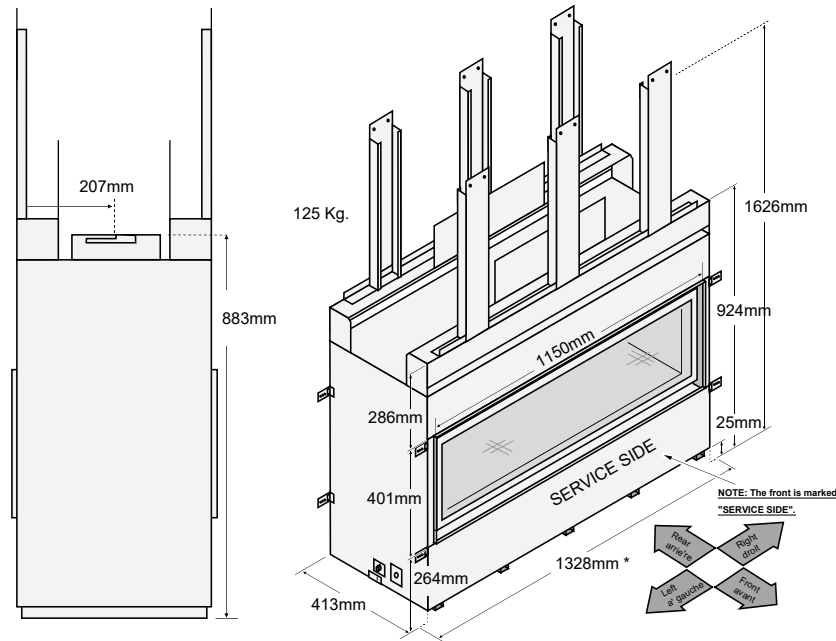

Premium HO Linear Range - Dimensions

Lopi 4415ST HO GS2

See Installation Manual for full clearances

* Includes the requisite clearance to framing
16mm to the sides

FRAMING WARNING:

Depending upon vent configuration, framing above the fireplace may be placed flat to the wall (or notched) to allow proper clearances to the vent.