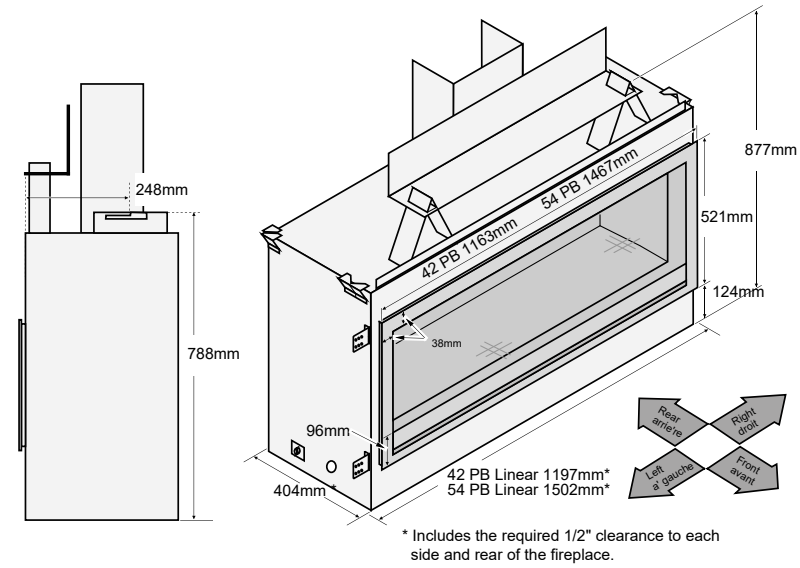

*Heating capacity varies according to the size of closed off area, ceiling height, floor plan, insulation and outside air temperature

ProBuilder™ Linear Range - Dimensions

Lopi ProBuilder 42 & 54GSB

See Installation Manual for full clearances