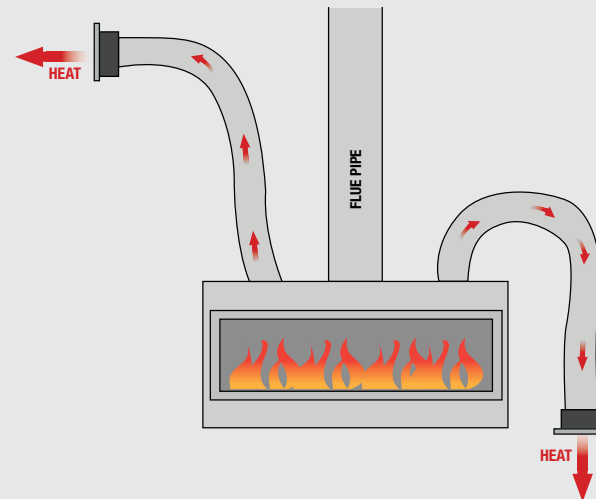

10mm Black Finishing Trim

50mm Black Finishing Trim

Gallery Face

Power Heat Duct - Not available on 4415ST HO GS2

Duct heat in up to two spaces within six metres of your high heat output linear fireplace. Cannot be used in conjunction with CoolSmart Wall Kit.