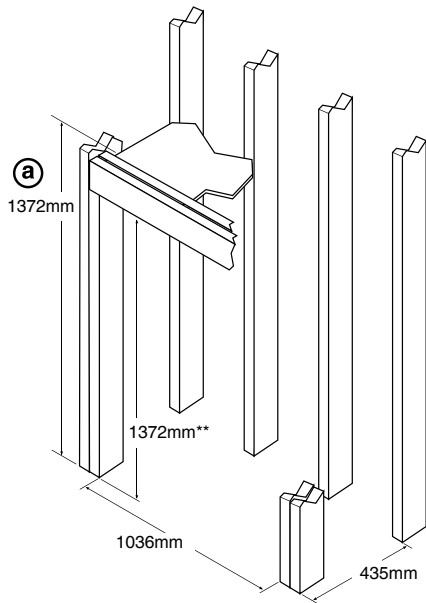

Premium HO Linear Range - Dimensions

Lopi 3615 HO GS2

See Installation Manual for full clearances

Note:
If a painted wall finish is required a non-combustible wall lining must be used in lieu of plasterboard. Please be advised that 'fire rated' plasterboard is not considered as non-combustible wall sheeting

** From base of firebox, add to this any raised base.

(a) The fireplace enclosure must be a minimum 1372mm tall (do not build into the fireplace enclosure)