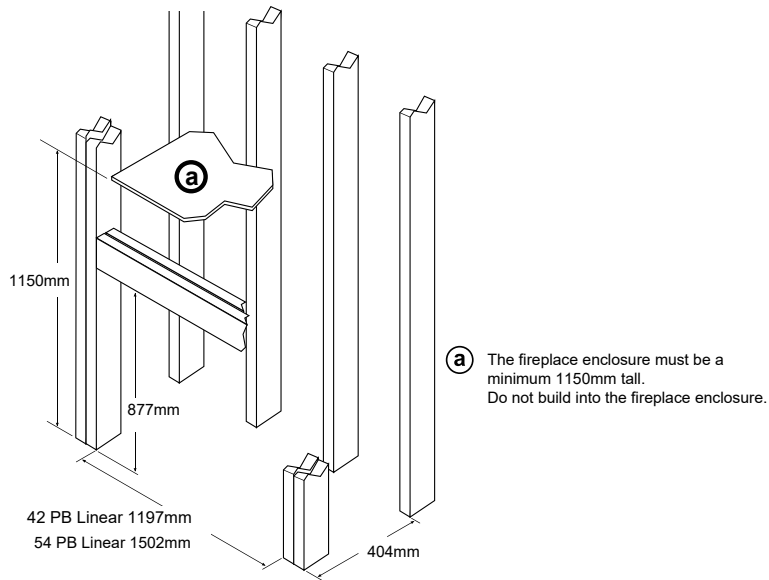

Lopi ProBuilder 72GS2

See Installation Manual for full clearances