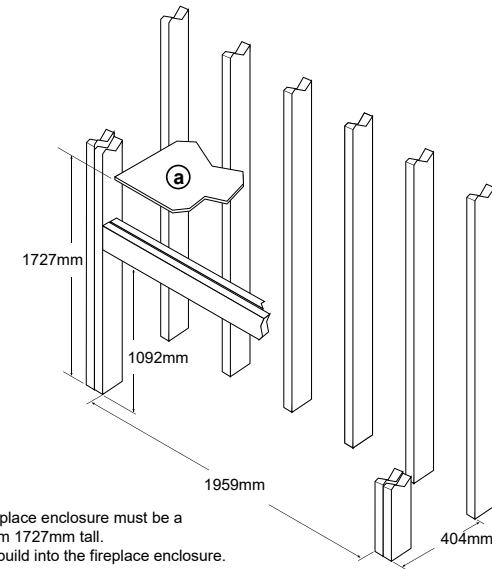

Lopi ProBuilder 72GS2

See Installation Manual for full clearances