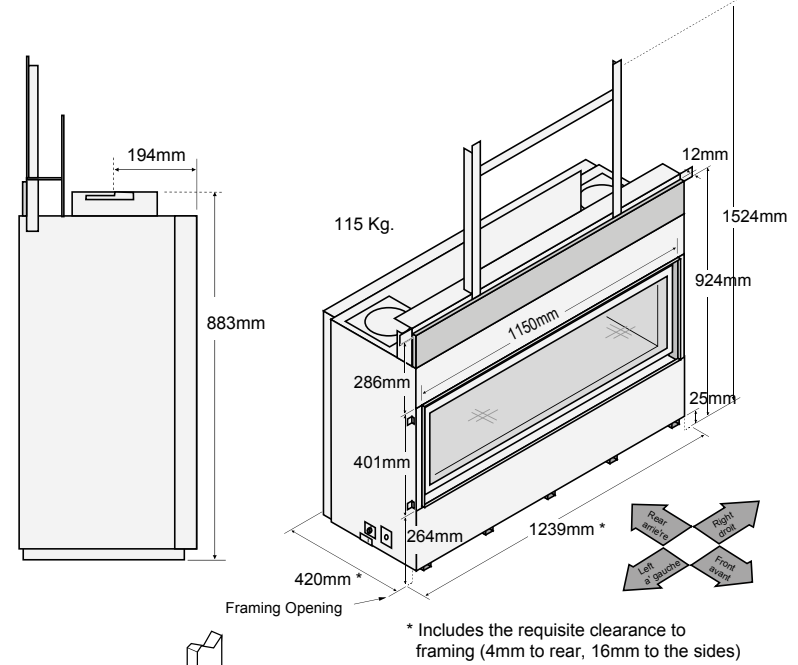

Lopi 4415 HO GS2

See Installation Manual for full clearances

Note:
If a painted wall finish is required a non-combustible wall lining must be used in lieu of plasterboard. Please be advised that 'fire rated' plasterboard is not considered as non-combustible wall sheeting

** From base of firebox, add to this any raised base.

(a) Minimum Enclosure Height 1524mm

(a) The fireplace enclosure must be a minimum 1574mm tall (do not build into the fireplace enclosure)