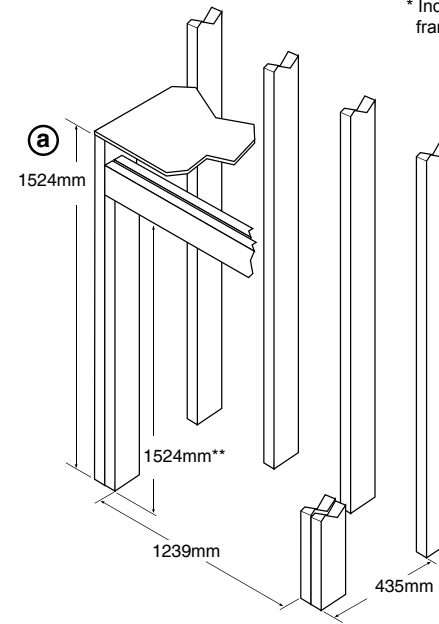

Lopi 4415 HO GS2

See Installation Manual for full clearances

Note:
If a painted wall finish is required a non-combustible wall lining must be used in lieu of plasterboard. Please be advised that 'fire rated' plasterboard is not considered as non-combustible wall sheeting

** From base of firebox, add to this any raised base.

(a) Minimum Enclosure Height 1524mm

(a) The fireplace enclosure must be a minimum 1574mm tall (do not build into the fireplace enclosure)