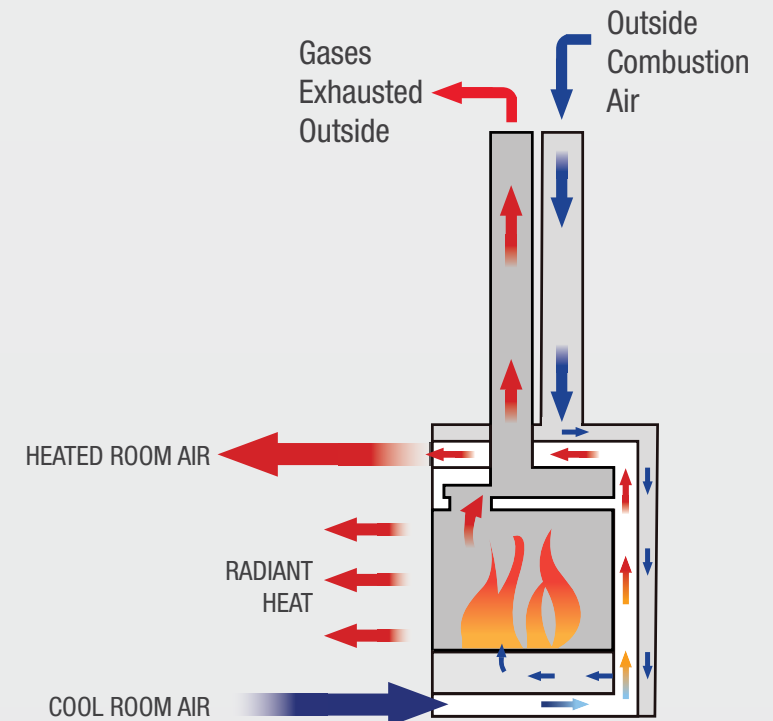

'No Power Required'

Natural Draft Direct Vent Technology

Every Lopi gas fireplace features
'Natural Draft Direct Vent Technology'

This process naturally draws fresh air into the firebox from outside and removes all exhaust gases back outside without effecting the air quality in the room.

Best of all, this technology means that this process does not require power which makes for a quiet, reliable fireplace that can even be used during a power outage.