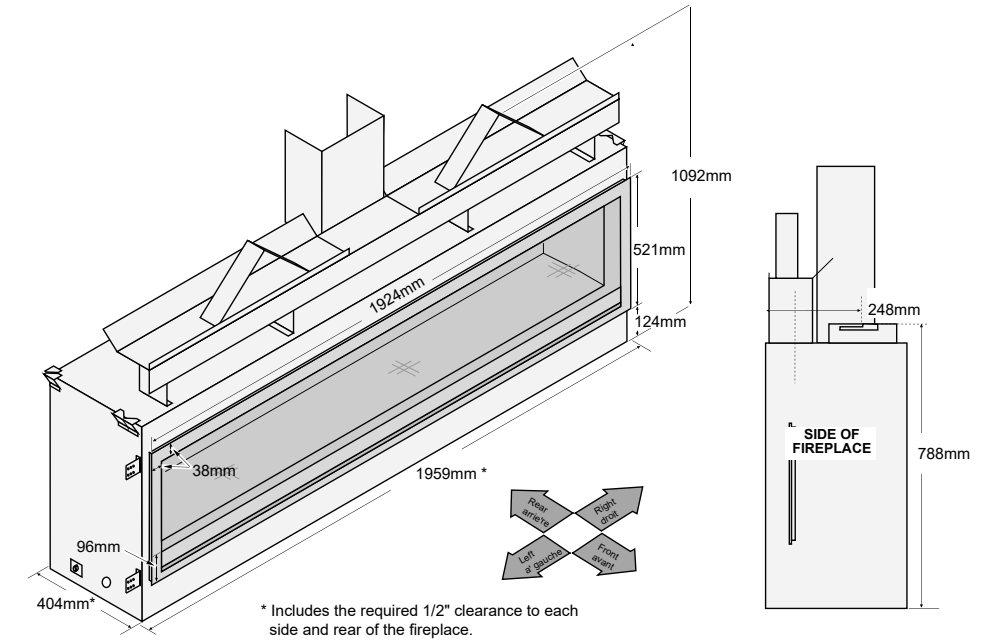

Lopi ProBuilder 72GS2

See Installation Manual for full clearances