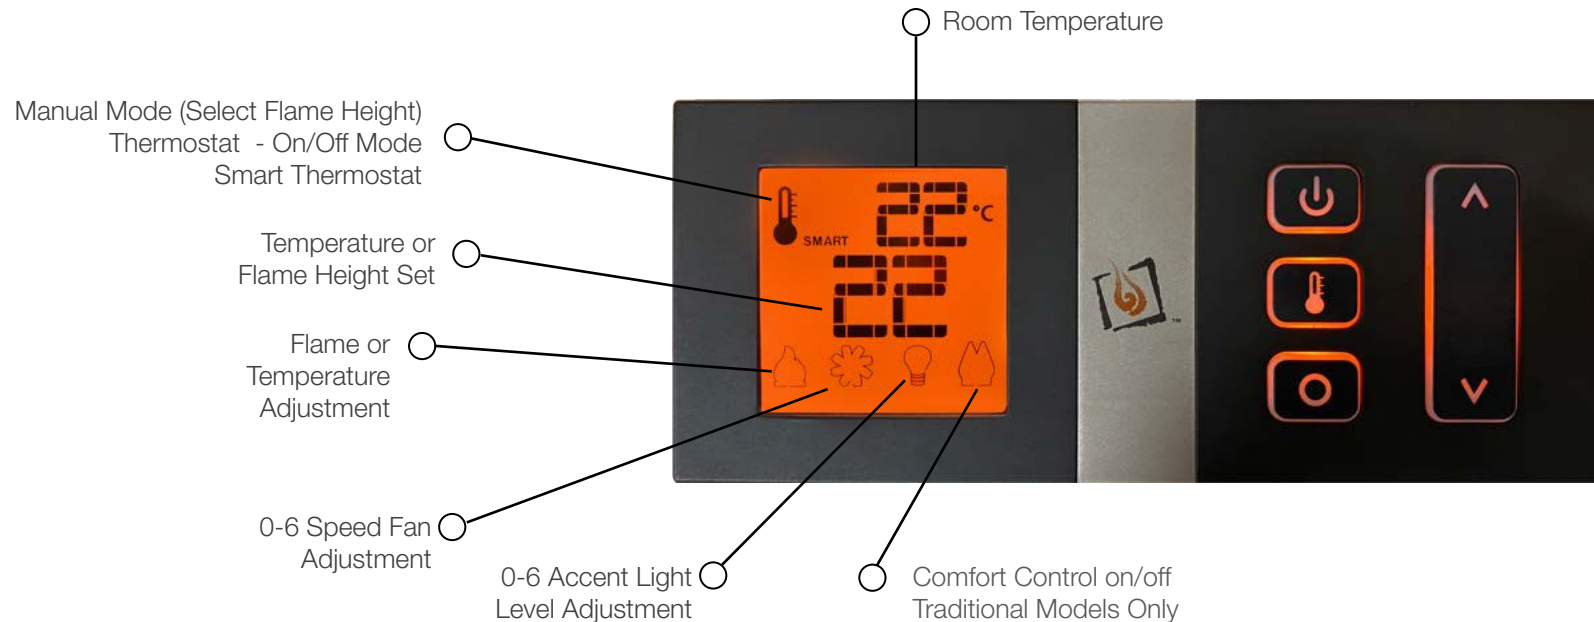

Lopi ProBuilder 72GS2

See Installation Manual for full clearances

Lopi 6015 HO GS2 - Platinum Glass, Black Glass Fire-back Liner & 10mm Trim

Premium Series GreenSmart® 2 Features

Exclusively Featuring

Every Premium Lopi fireplace features GreenSmart® 2 Technology - the most advanced burner system available. The GreenSmart® 2 system allows full control of your Premium Lopi fireplace by remote control. You can select a thermostat mode, flame height, accent light level or choose between the six fan speeds or even switch off the fans completely.