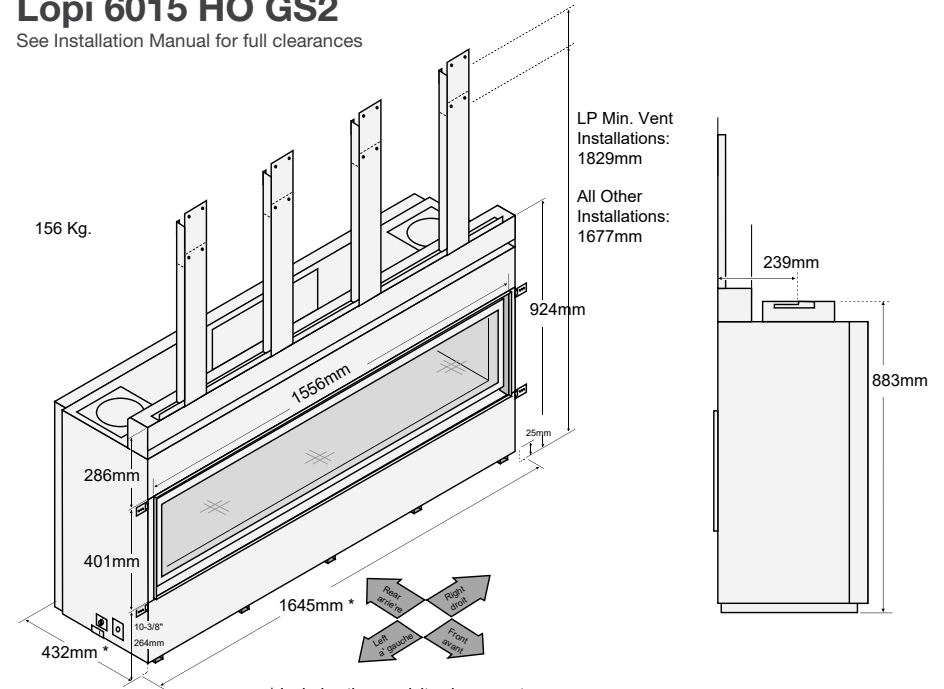

Lopi 6015 HO GS2

See Installation Manual for full clearances

* Includes the requisite clearance to framing (4mm to rear, 16mm to the sides)

LP Min. Vent Installations: 1829mm

All Other Installations: 1677mm

*NG (all configurations) or LP with 914mm Rise (or greater)
**LP with less than 914mm Rise (Minimum of 610mm Rise)