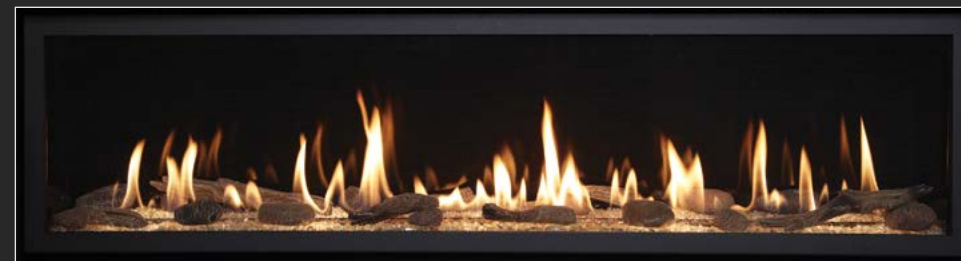

Driftwood Log Fyre-Art™

Driftwood Twig & Stone Fyre-Art™

Traditional Log

Tumbled Stone

Birch Log

Premium HO Linear Range - Finishing Options

Fire-back Liners

Fireback liners are the rear and side panels within the firebox itself and can enhance the fireplace dramatically. As standard the black painted liners are provided which is a non-reflective black painted finish.