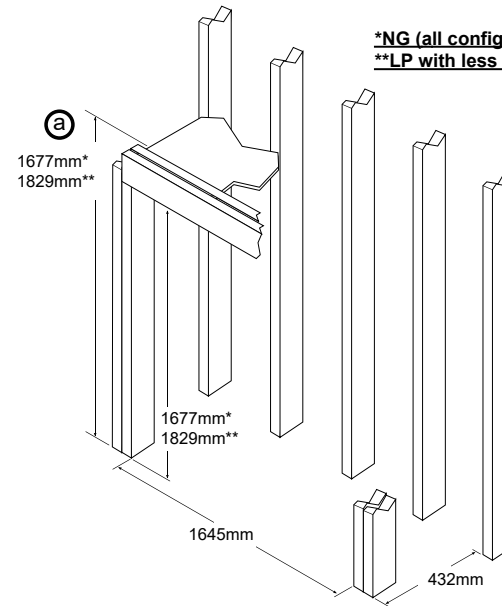

(a) The fireplace enclosure must be a minimum 1677mm* or 1829mm** tall (do not build into the fireplace enclosure)

Note:

If a painted wall finish is required a non-combustible wall lining must be used in lieu of plasterboard. Please be advised that 'fire rated' plasterboard is not considered as non-combustible wall sheeting

Frame height from base of firebox, add to this any raised base.