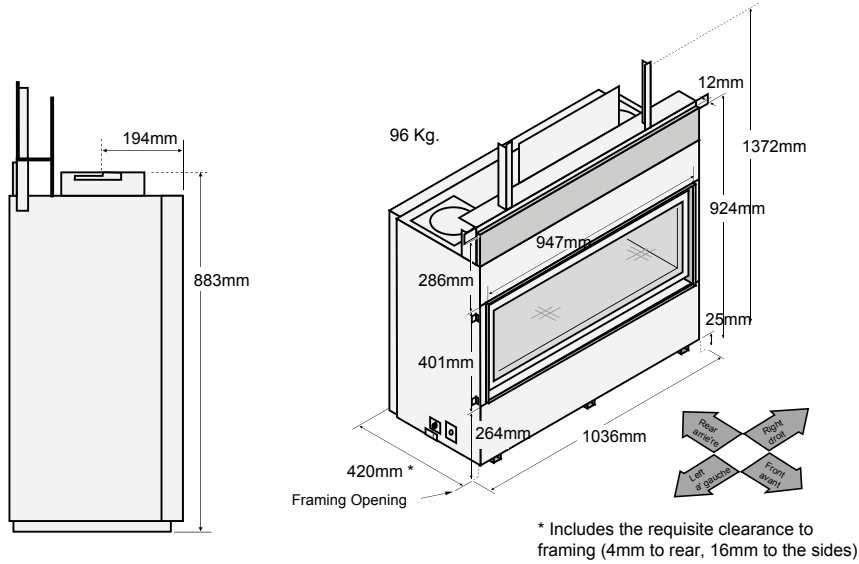

Premium HO Linear Range - Dimensions

Lopi 3615 HO GS2

See Installation Manual for full clearances

Note:
If a painted wall finish is required a non-combustible wall lining must be used in lieu of plasterboard. Please be advised that 'fire rated' plasterboard is not considered as non-combustible wall sheeting

** From base of firebox, add to this any raised base.

(a) The fireplace enclosure must be a minimum 1372mm tall (do not build into the fireplace enclosure)