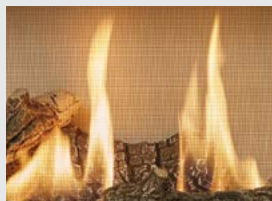

Ledgestone